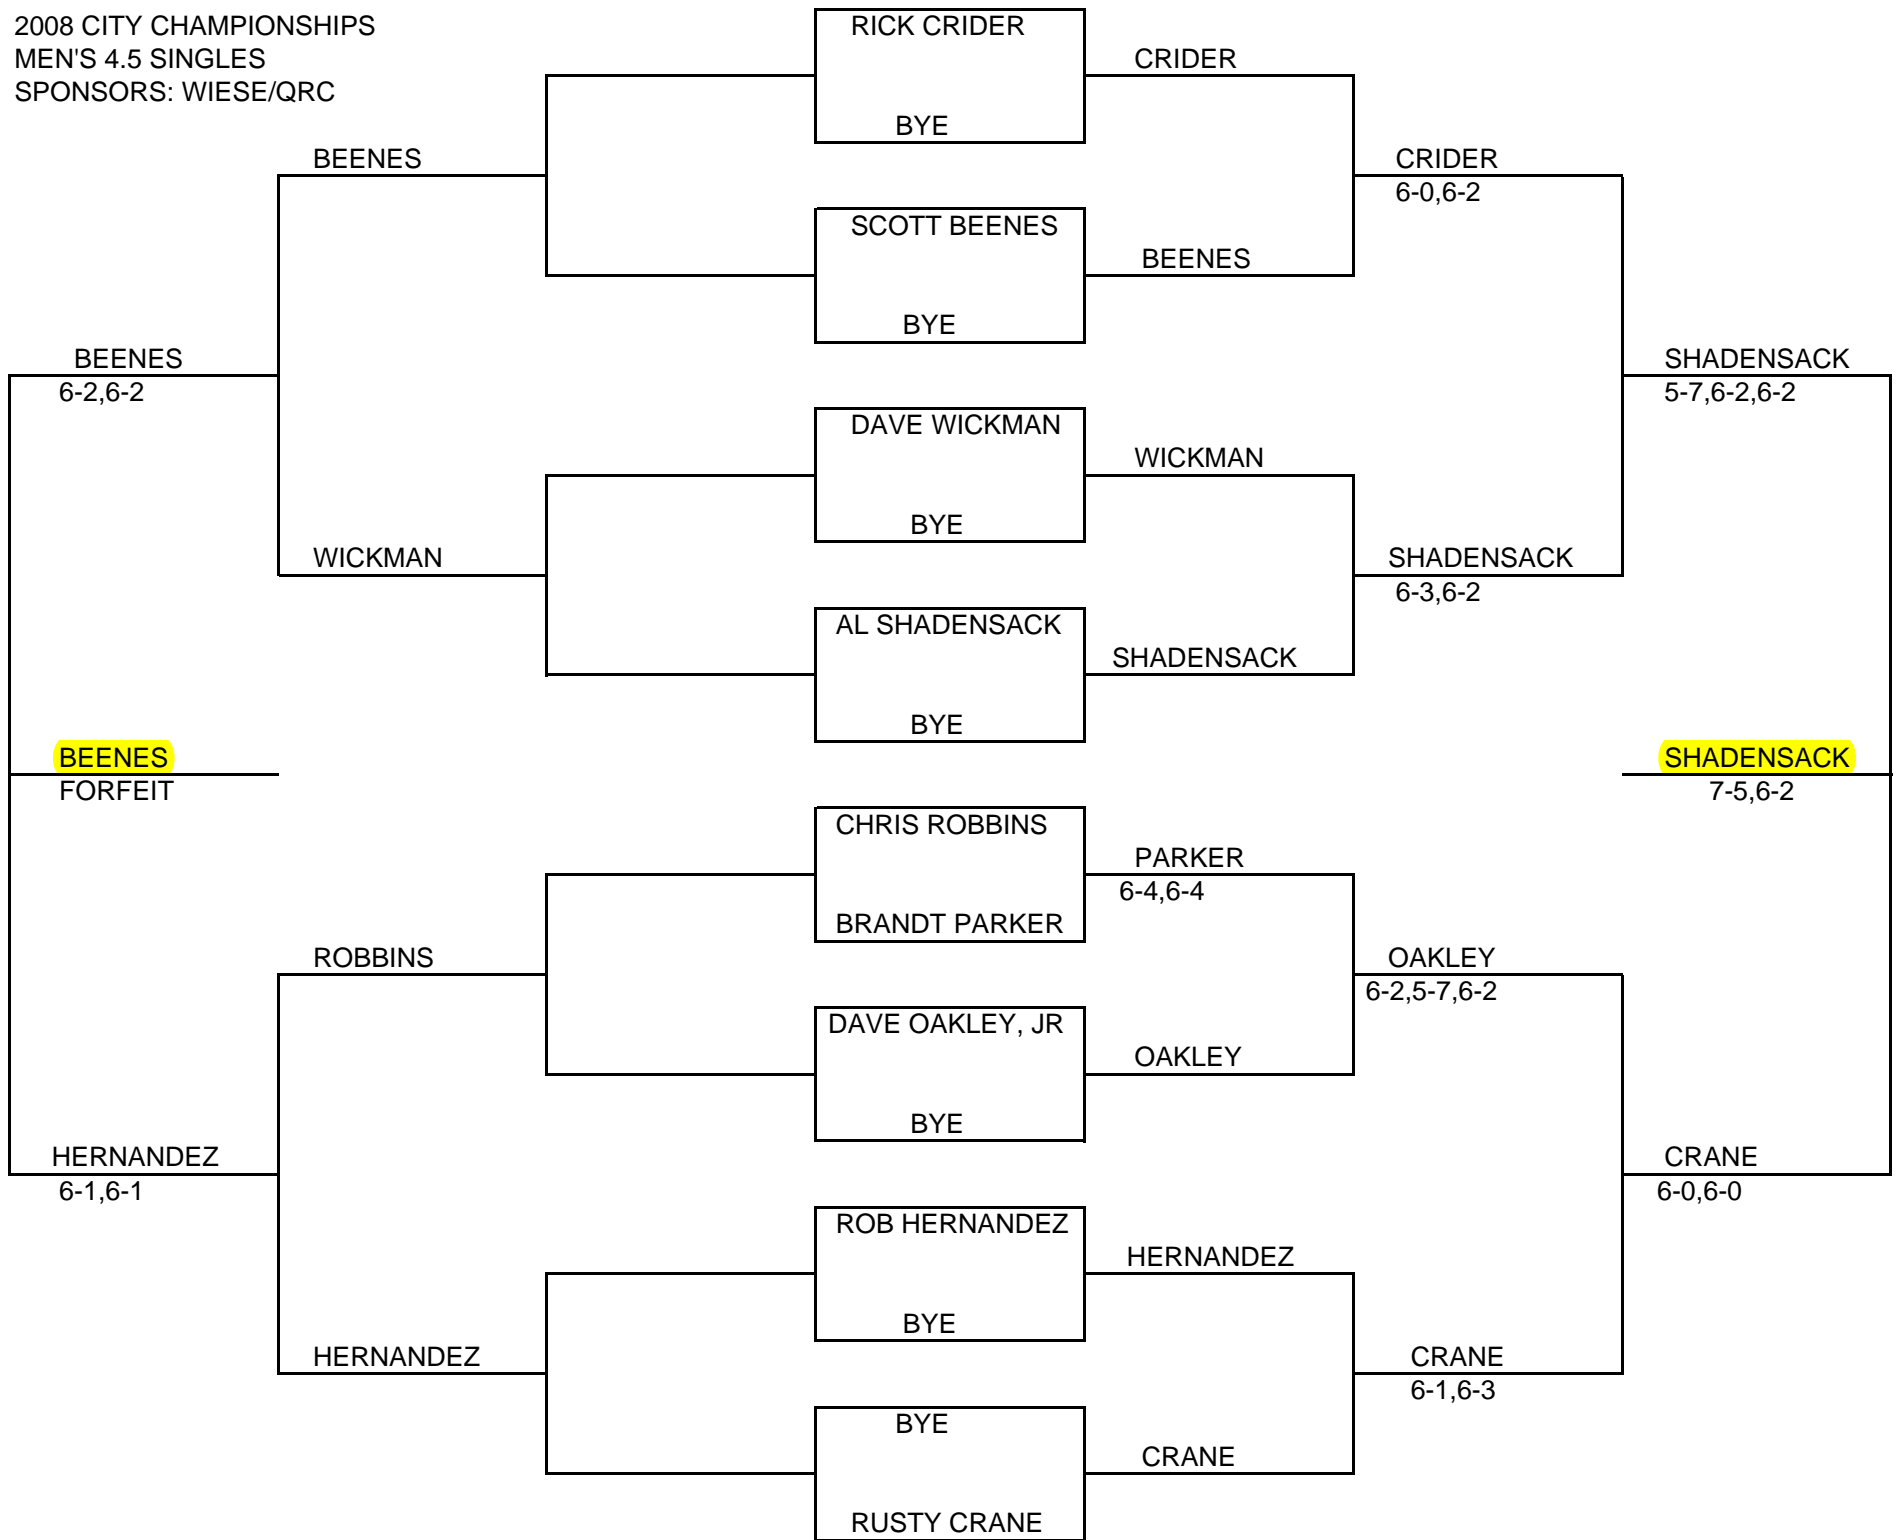

2008 CITY CHAMPIONSHIPS
MEN'S 4.5 SINGLES
SPONSORS: WIESE/QRC