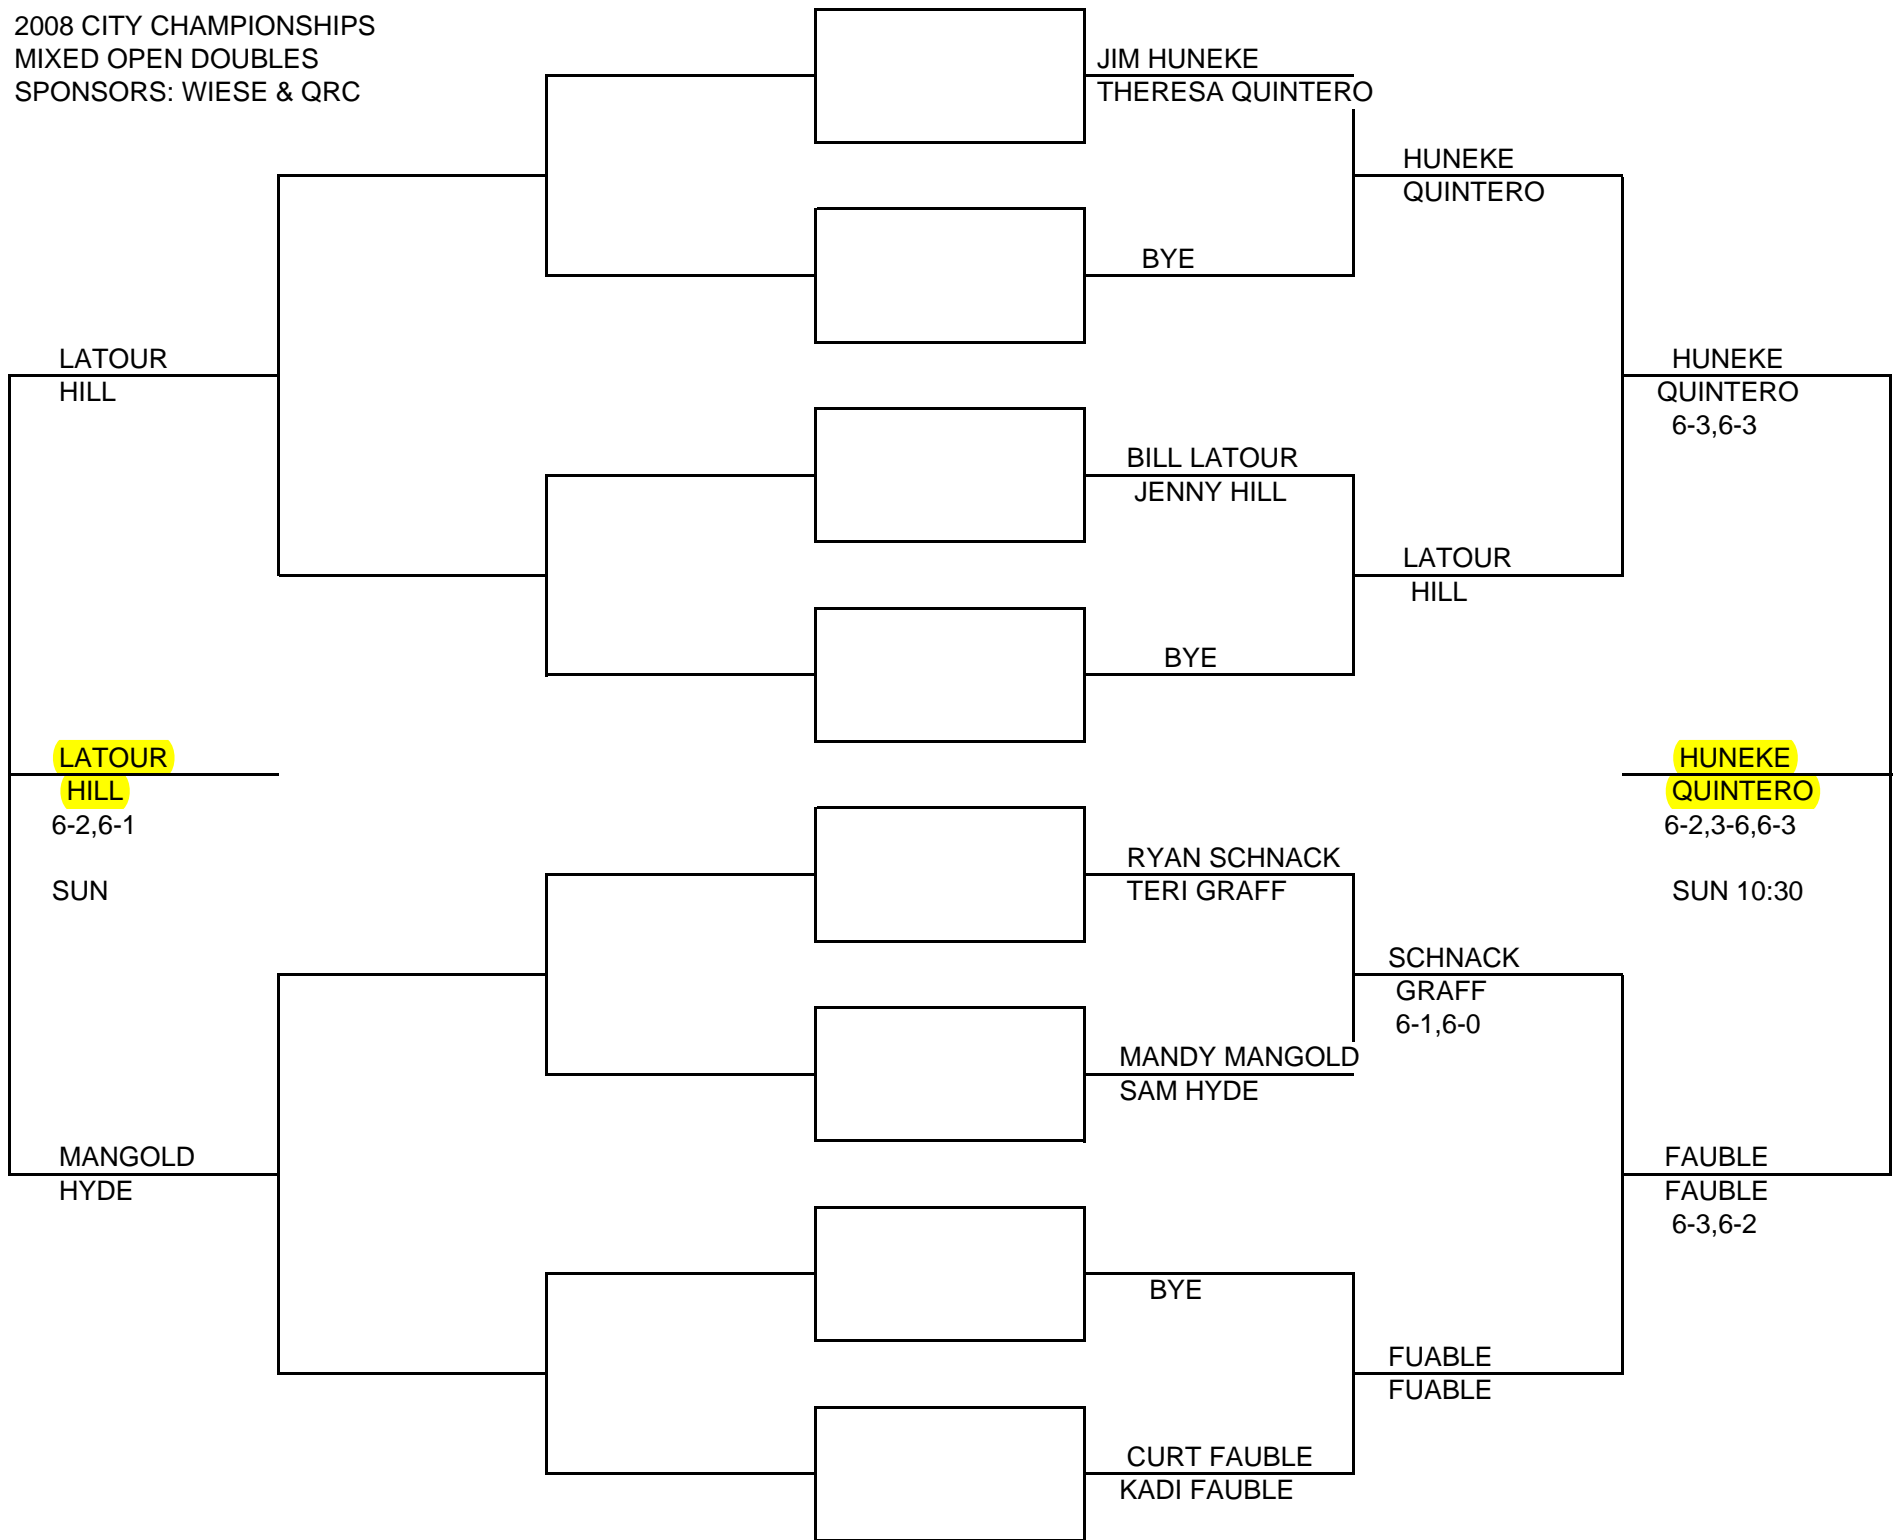

2008 CITY CHAMPIONSHIPS  
MIXED 3.5/4.0

2008 CITY CHAMPIONSHIPS  
MIXED OPEN DOUBLES  
SPONSORS: WIESE & QRC

2008 CITY CHAMPIONSHIPS  
 MEN'S OPEN DOUBLES  
 SPONSORS:WIESE&QRC

**SCHNACK**  
**BIER**  
 6-4,4-6,6-4