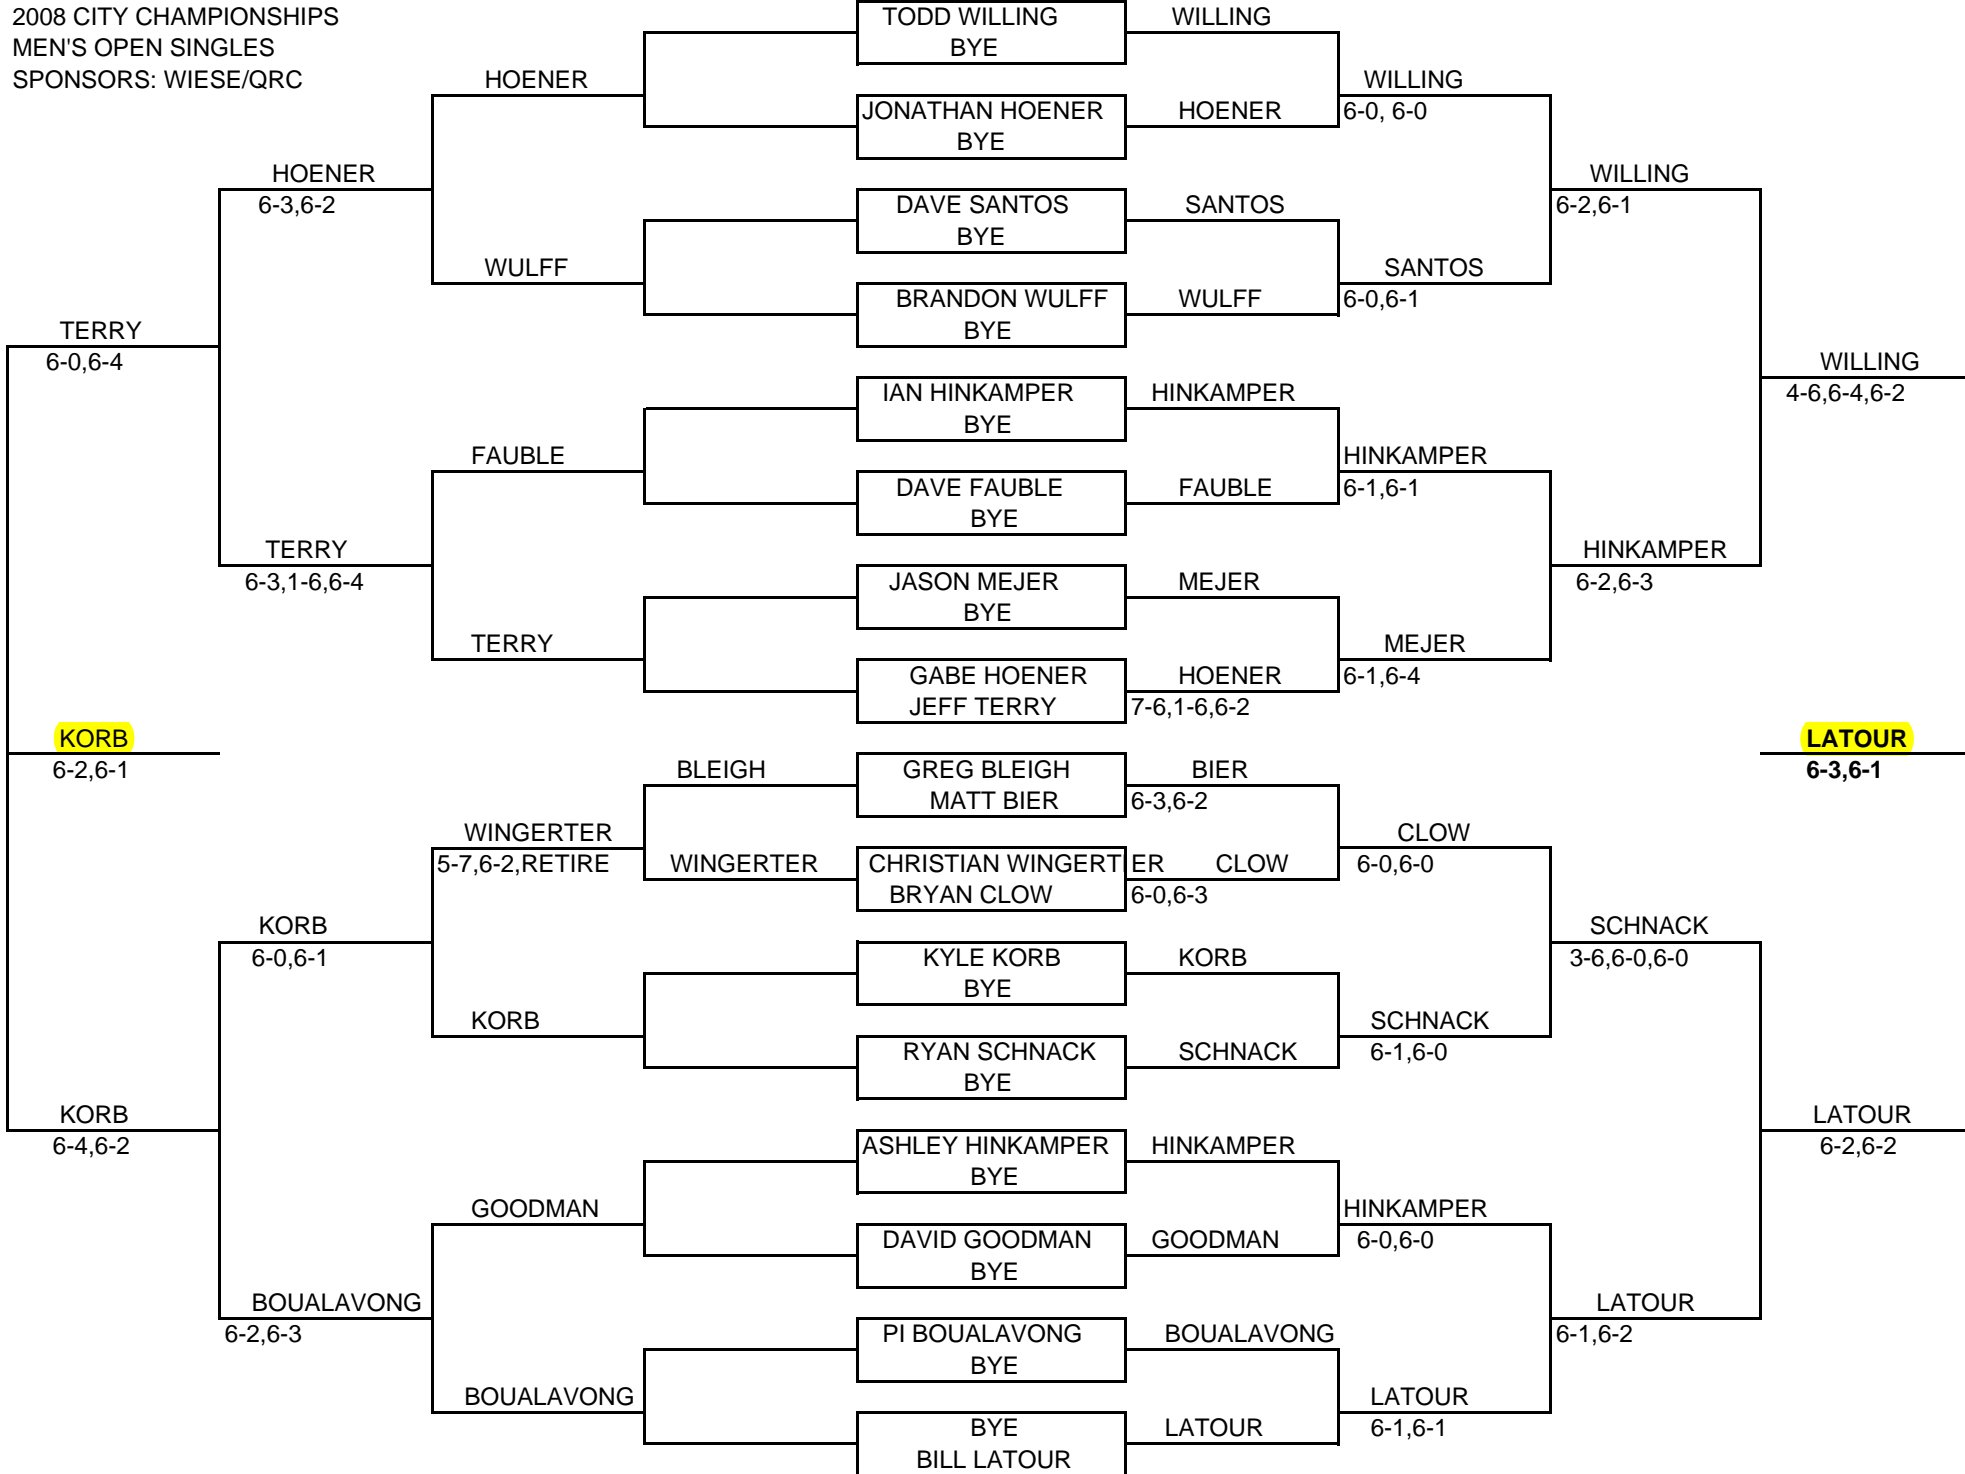

2008 CITY CHAMPIONSHIPS
MEN'S OPEN SINGLES
SPONSORS: WIESE/QRC