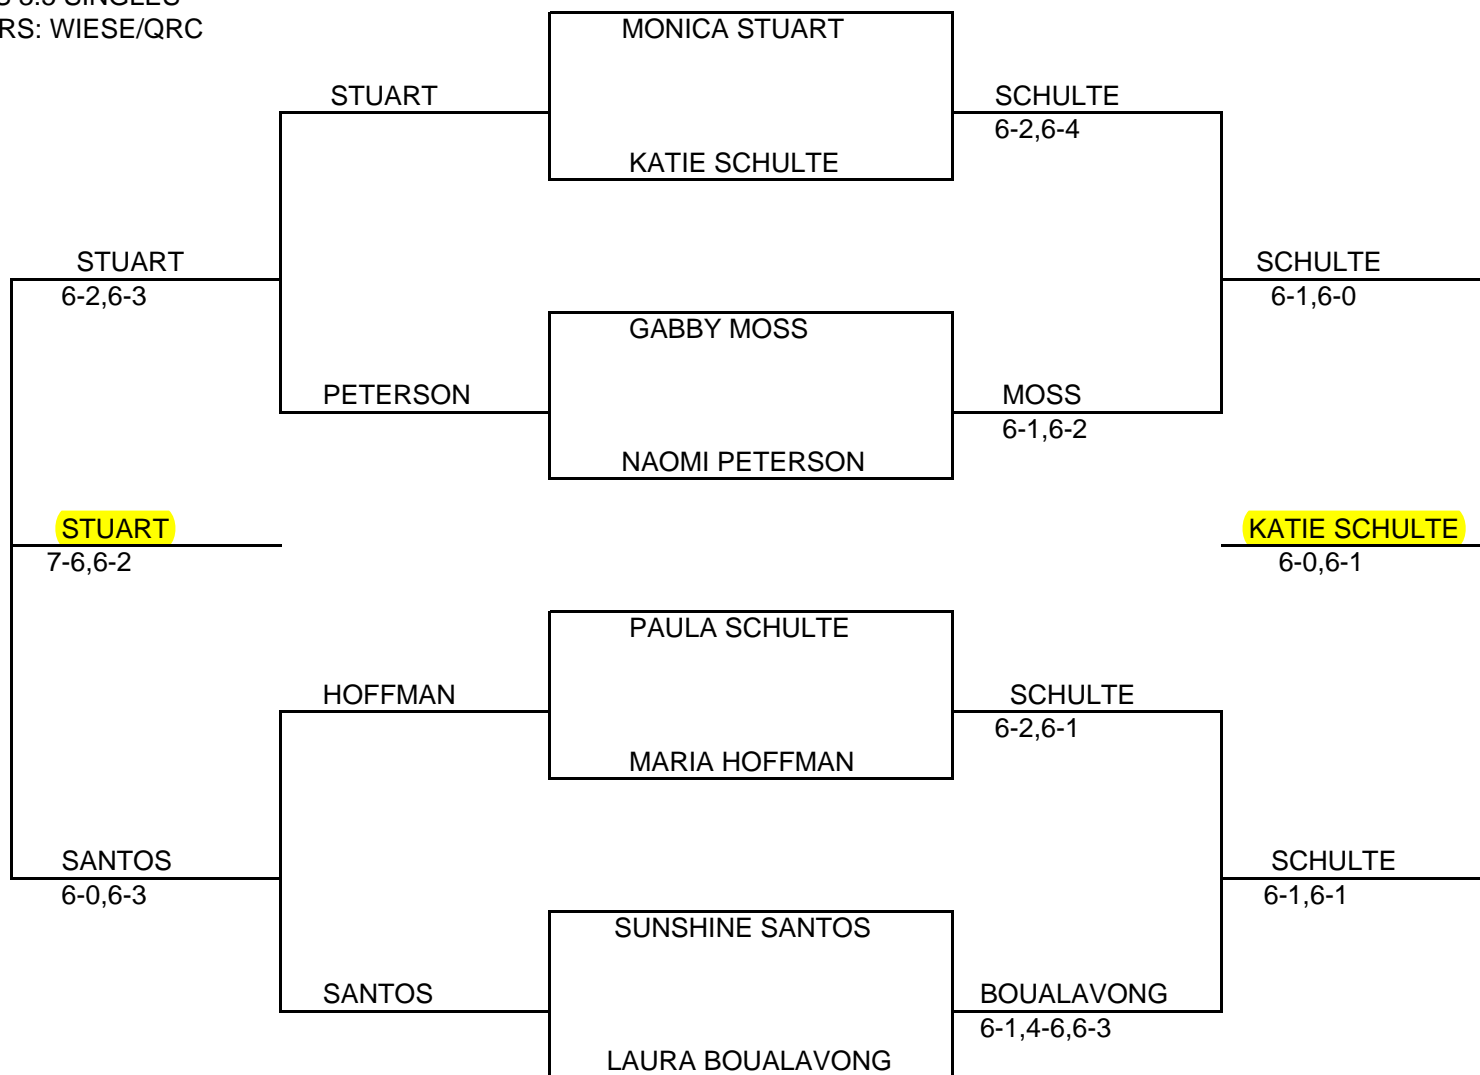

2008 CITY CHAMPIONSHIPS
WOMEN'S 3.5 SINGLES
SPONSORS: WIESE/QRC