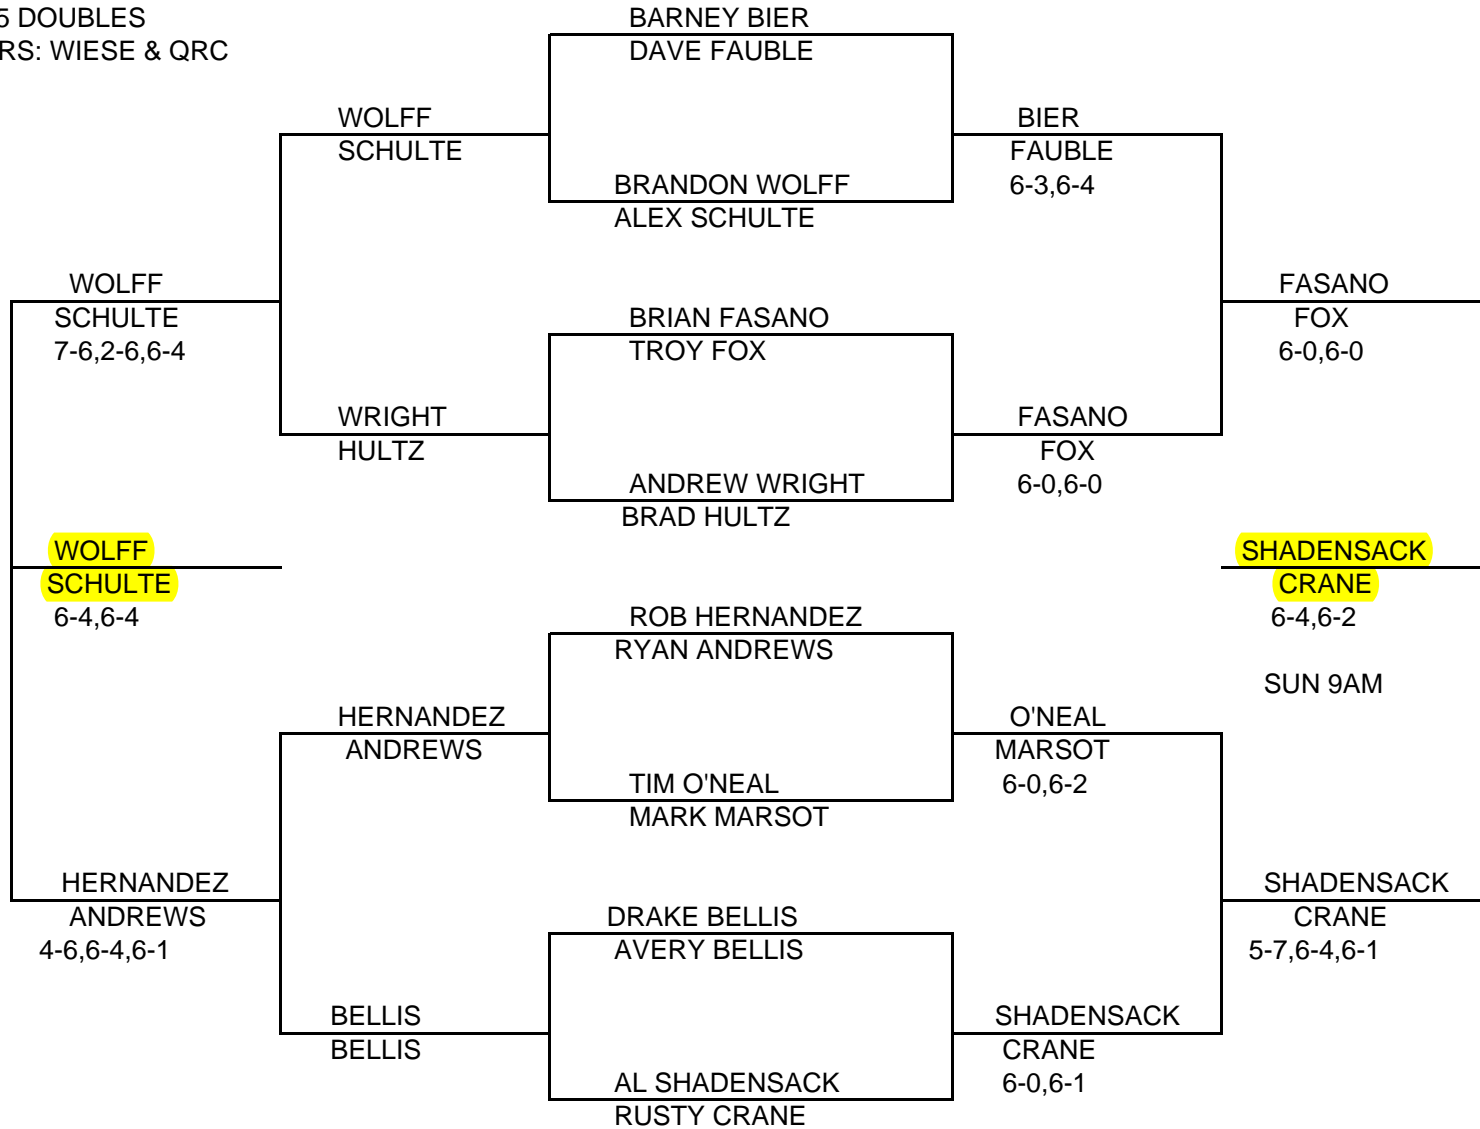

2008 CITY CHAMPIONSHIPS  
MIXED 3.5/4.0

2008 CITY CHAMPIONSHIPS  
MIXED OPEN DOUBLES  
SPONSORS: WIESE & QRC

2008 CITY CHAMPIONSHIPS  
 MEN'S OPEN DOUBLES  
 SPONSORS:WIESE&QRC

**SCHNACK**  
**BIER**  
 6-4,4-6,6-4