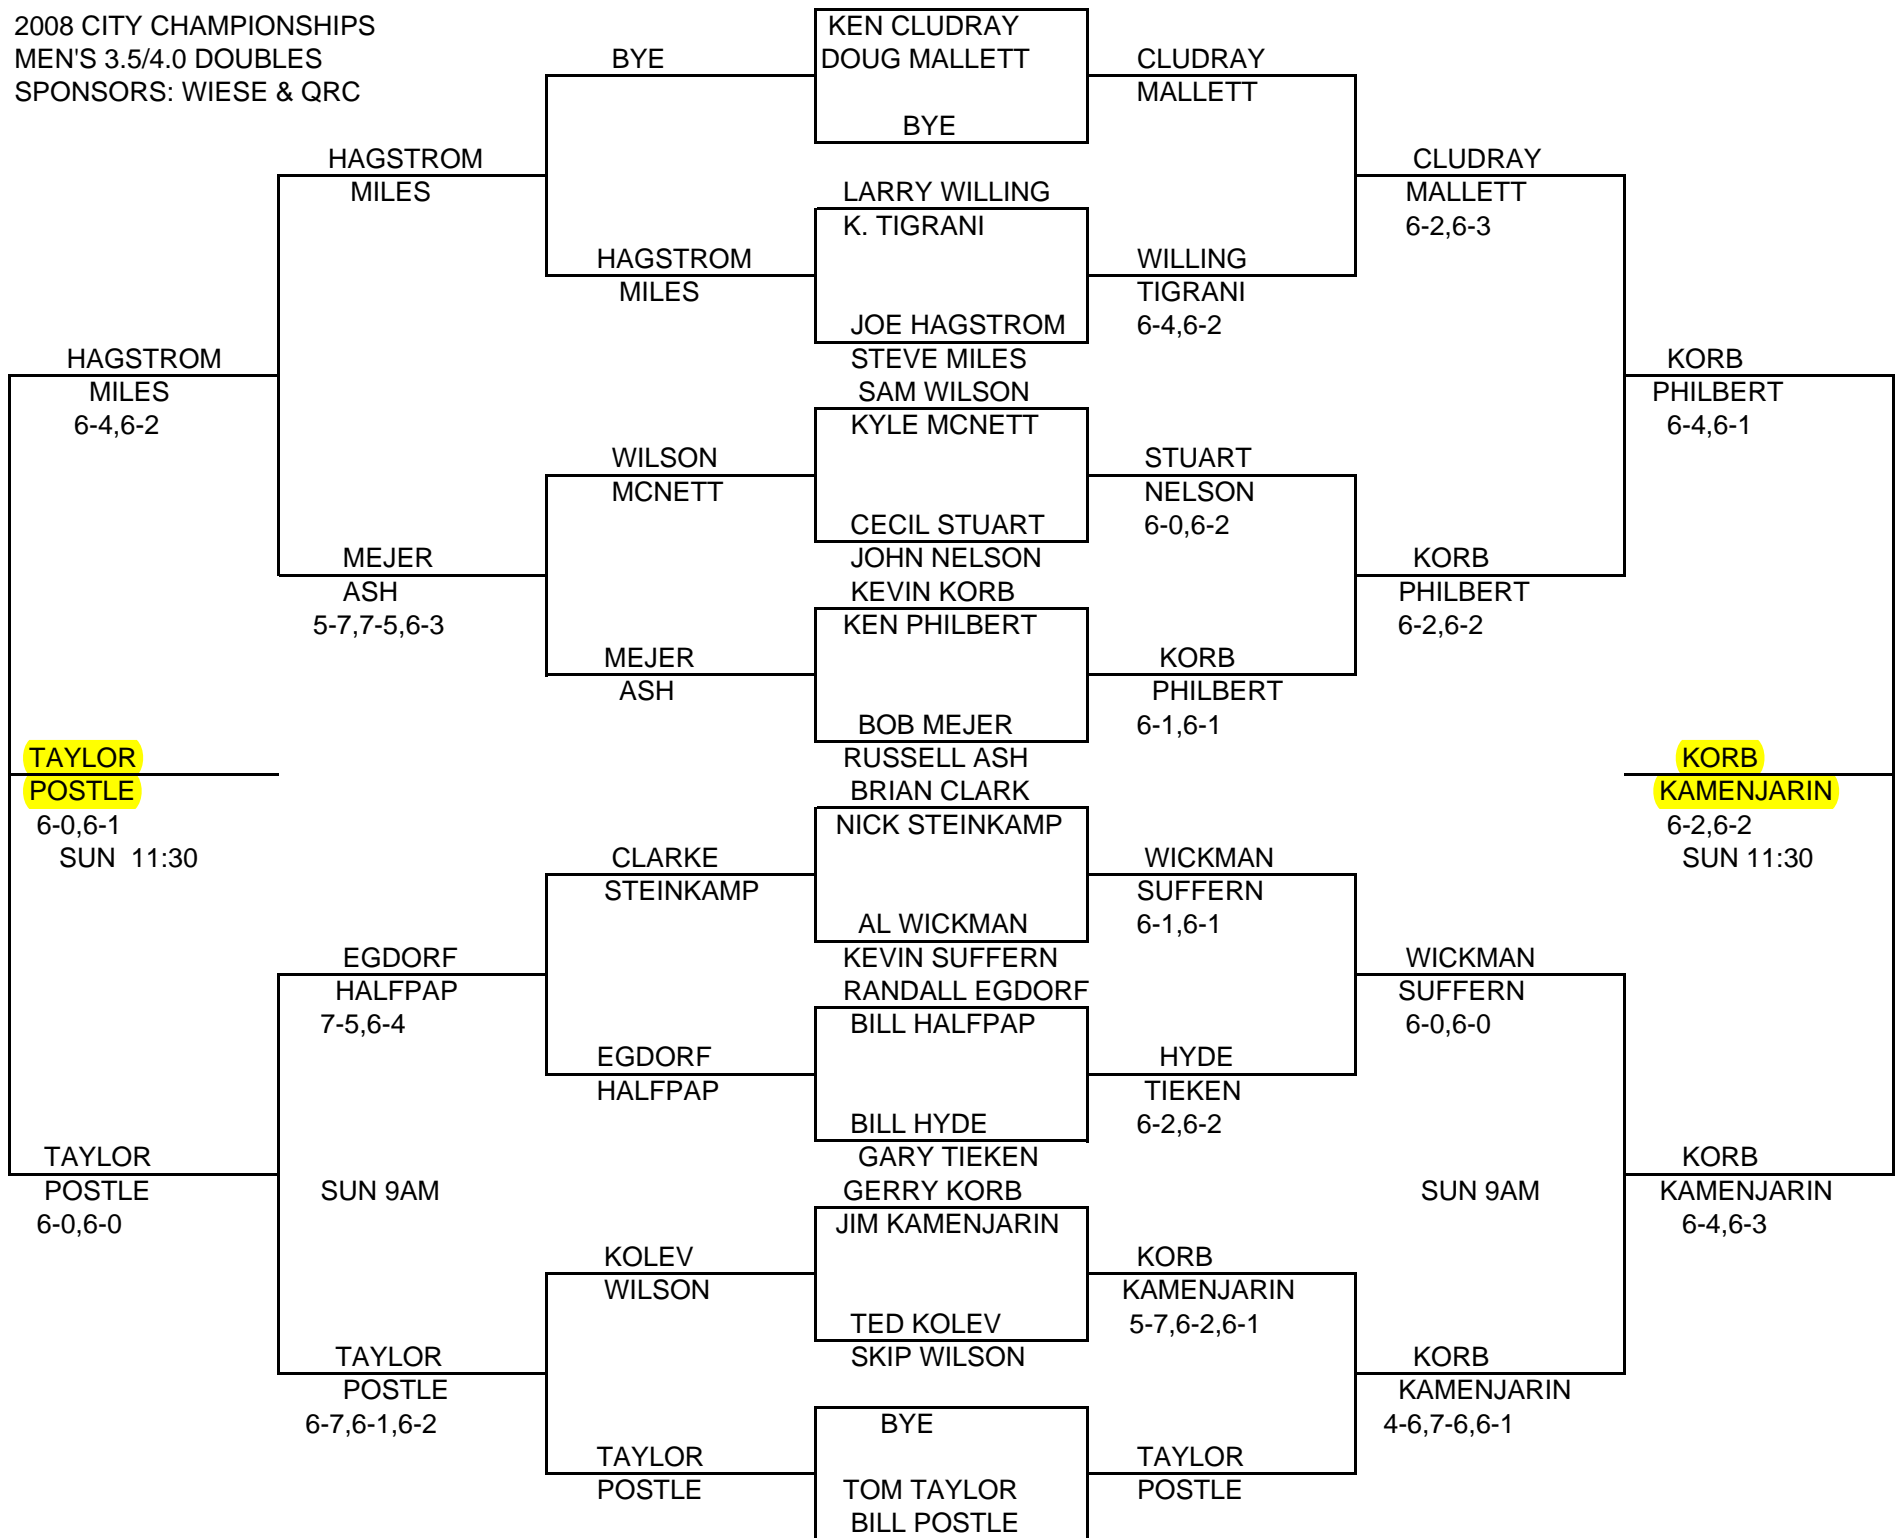

2008 CITY CHAMPIONSHIPS
MEN'S 3.5/4.0 DOUBLES
SPONSORS: WIESE & QRC