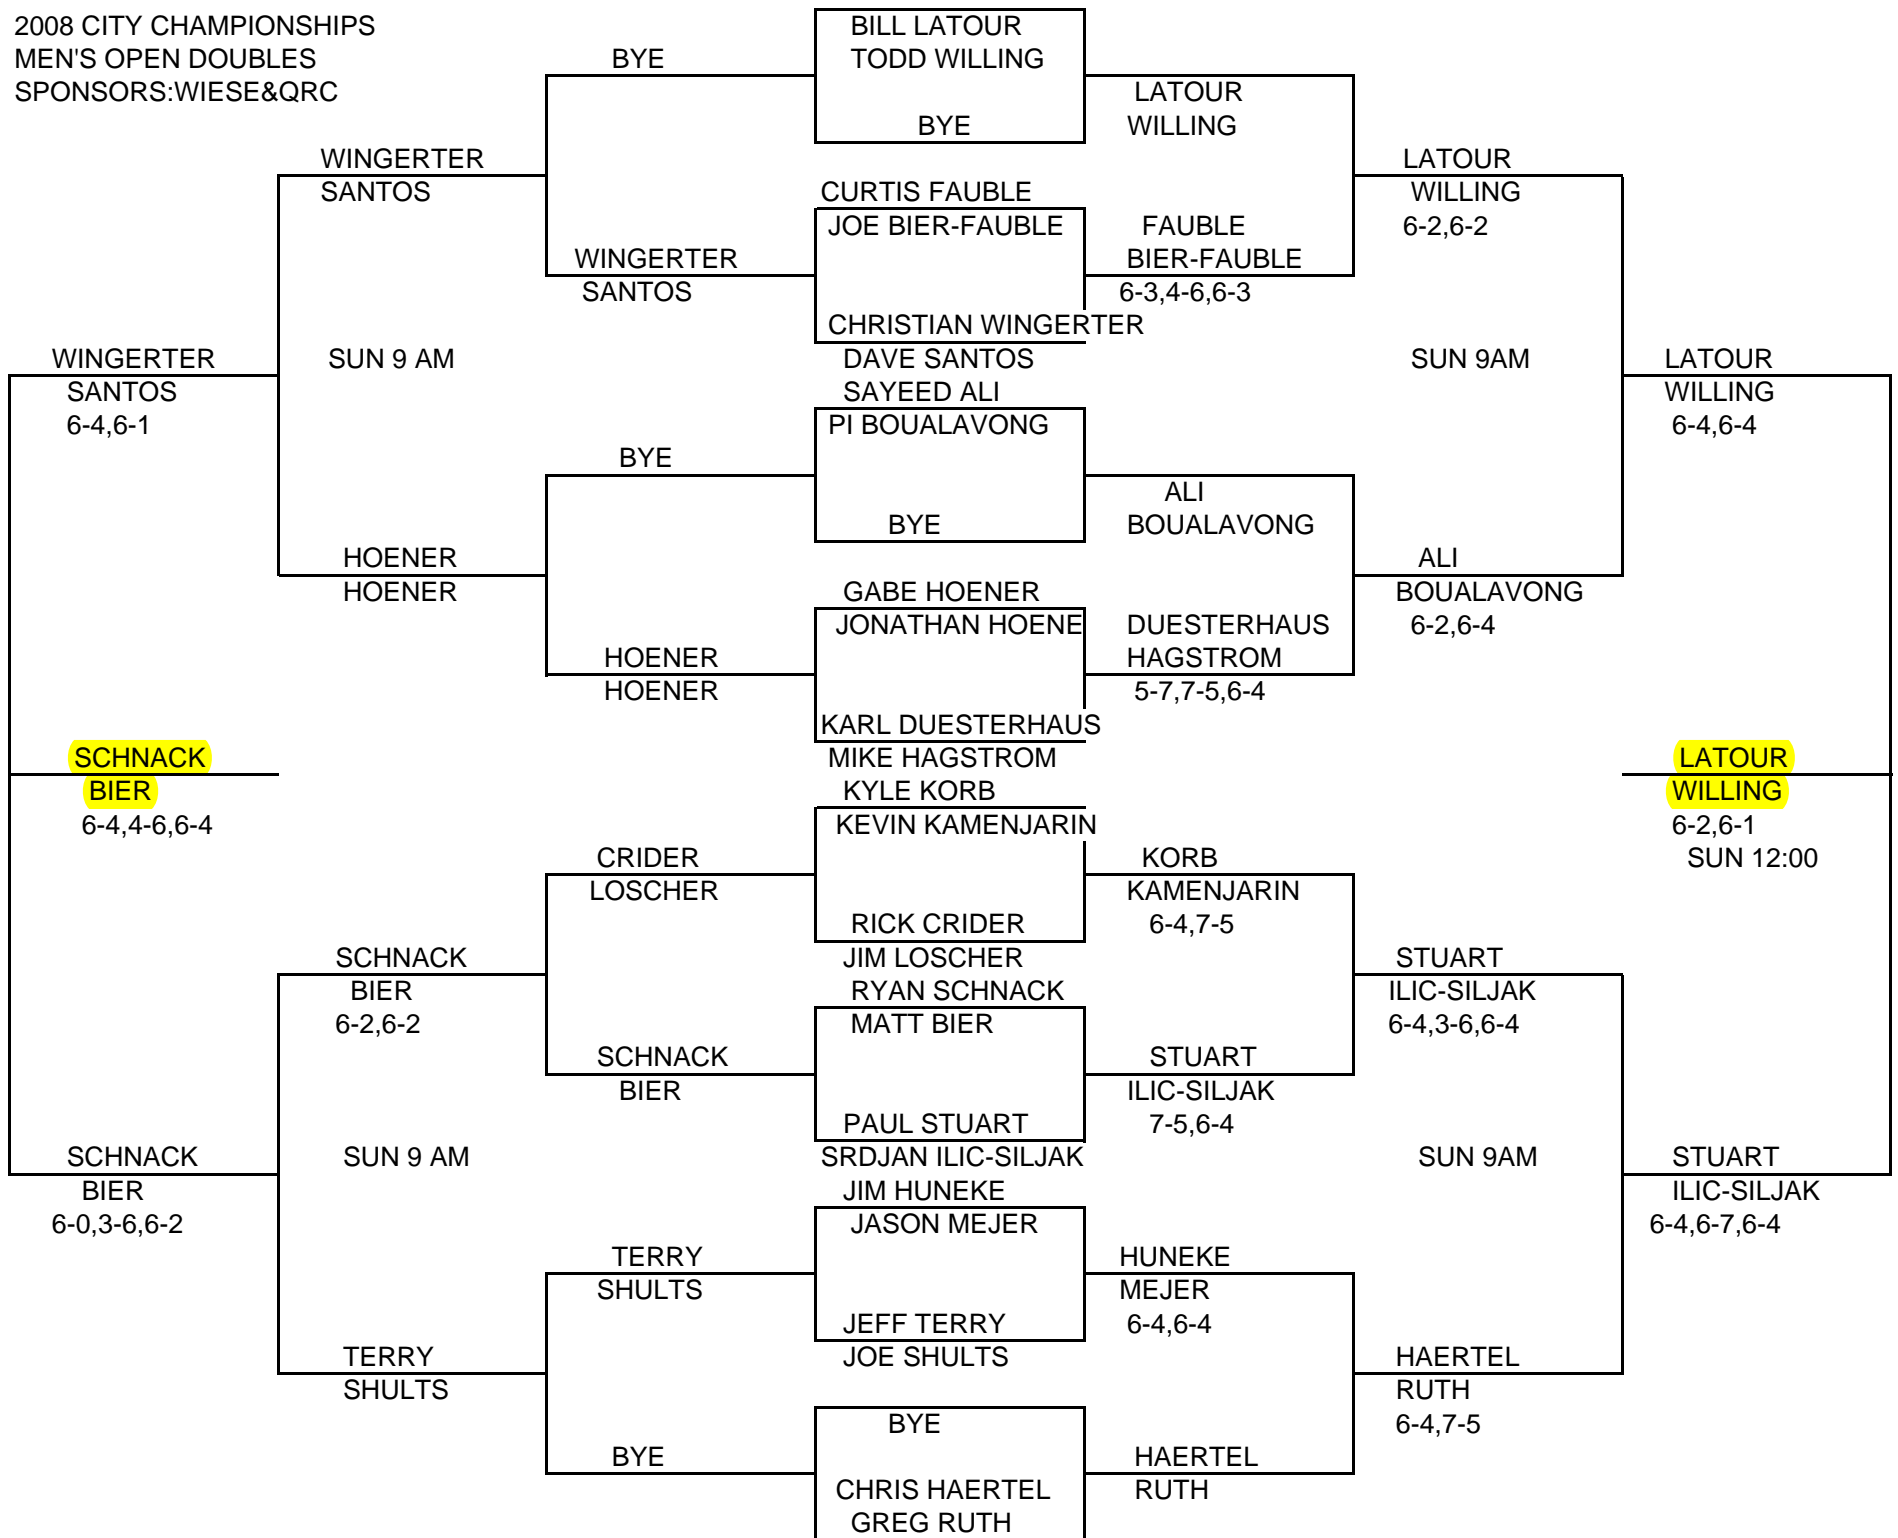

2008 CITY CHAMPIONSHIPS  
MIXED 3.5/4.0

2008 CITY CHAMPIONSHIPS  
MIXED OPEN DOUBLES  
SPONSORS: WIESE & QRC

2008 CITY CHAMPIONSHIPS  
 MEN'S OPEN DOUBLES  
 SPONSORS:WIESE&QRC

**SCHNACK**  
**BIER**  
 6-4,4-6,6-4