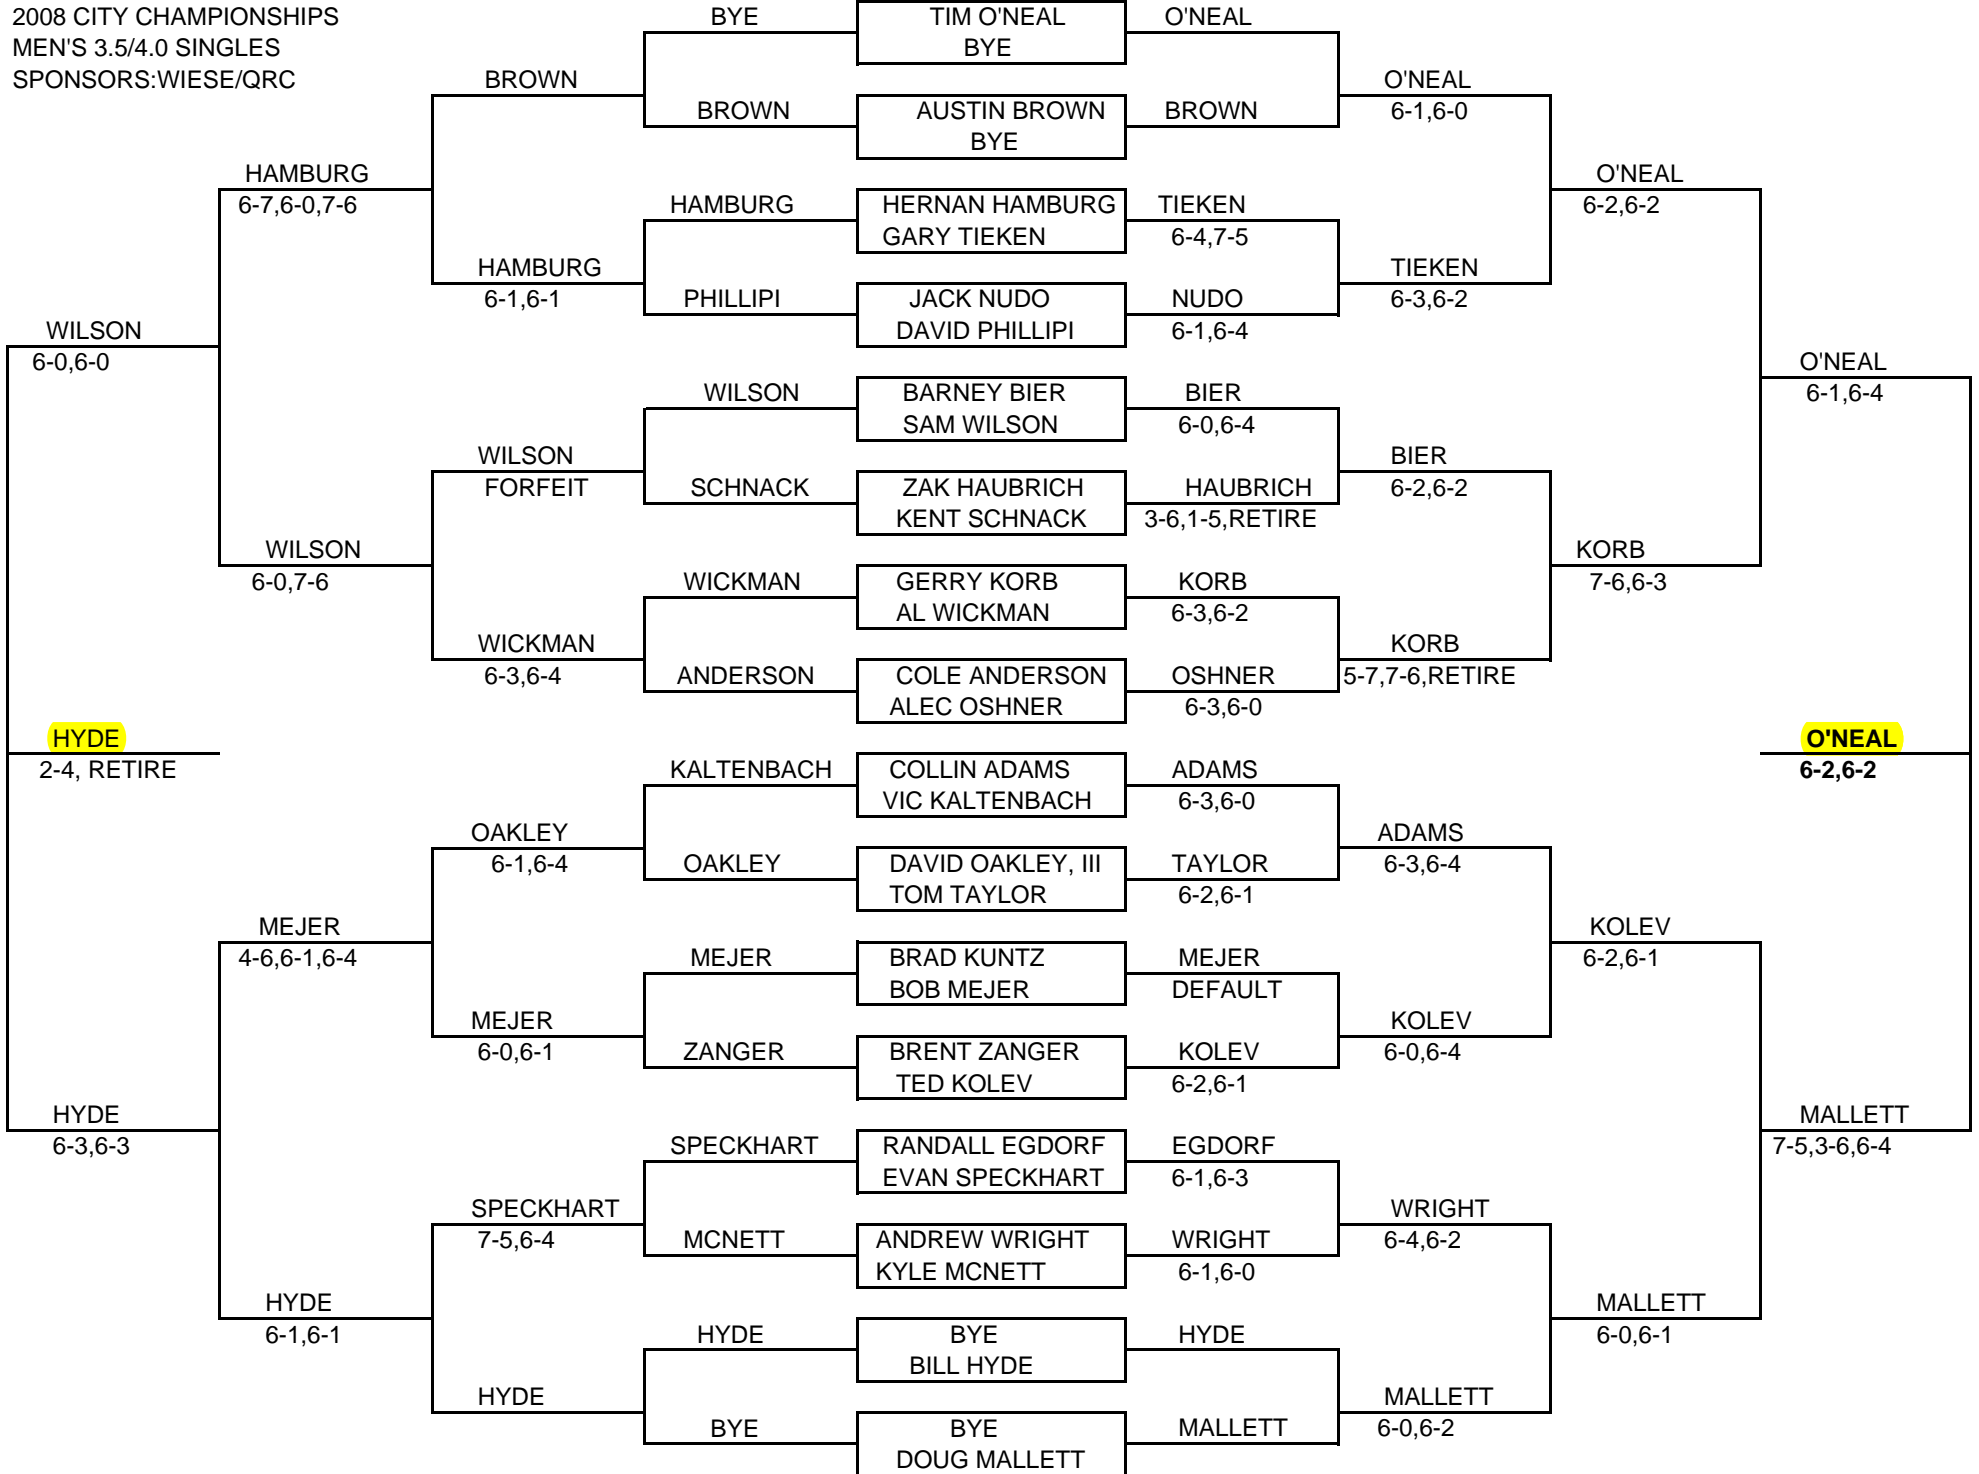

2008 CITY CHAMPIONSHIPS
MEN'S 3.5/4.0 SINGLES
SPONSORS:WIESE/QRC