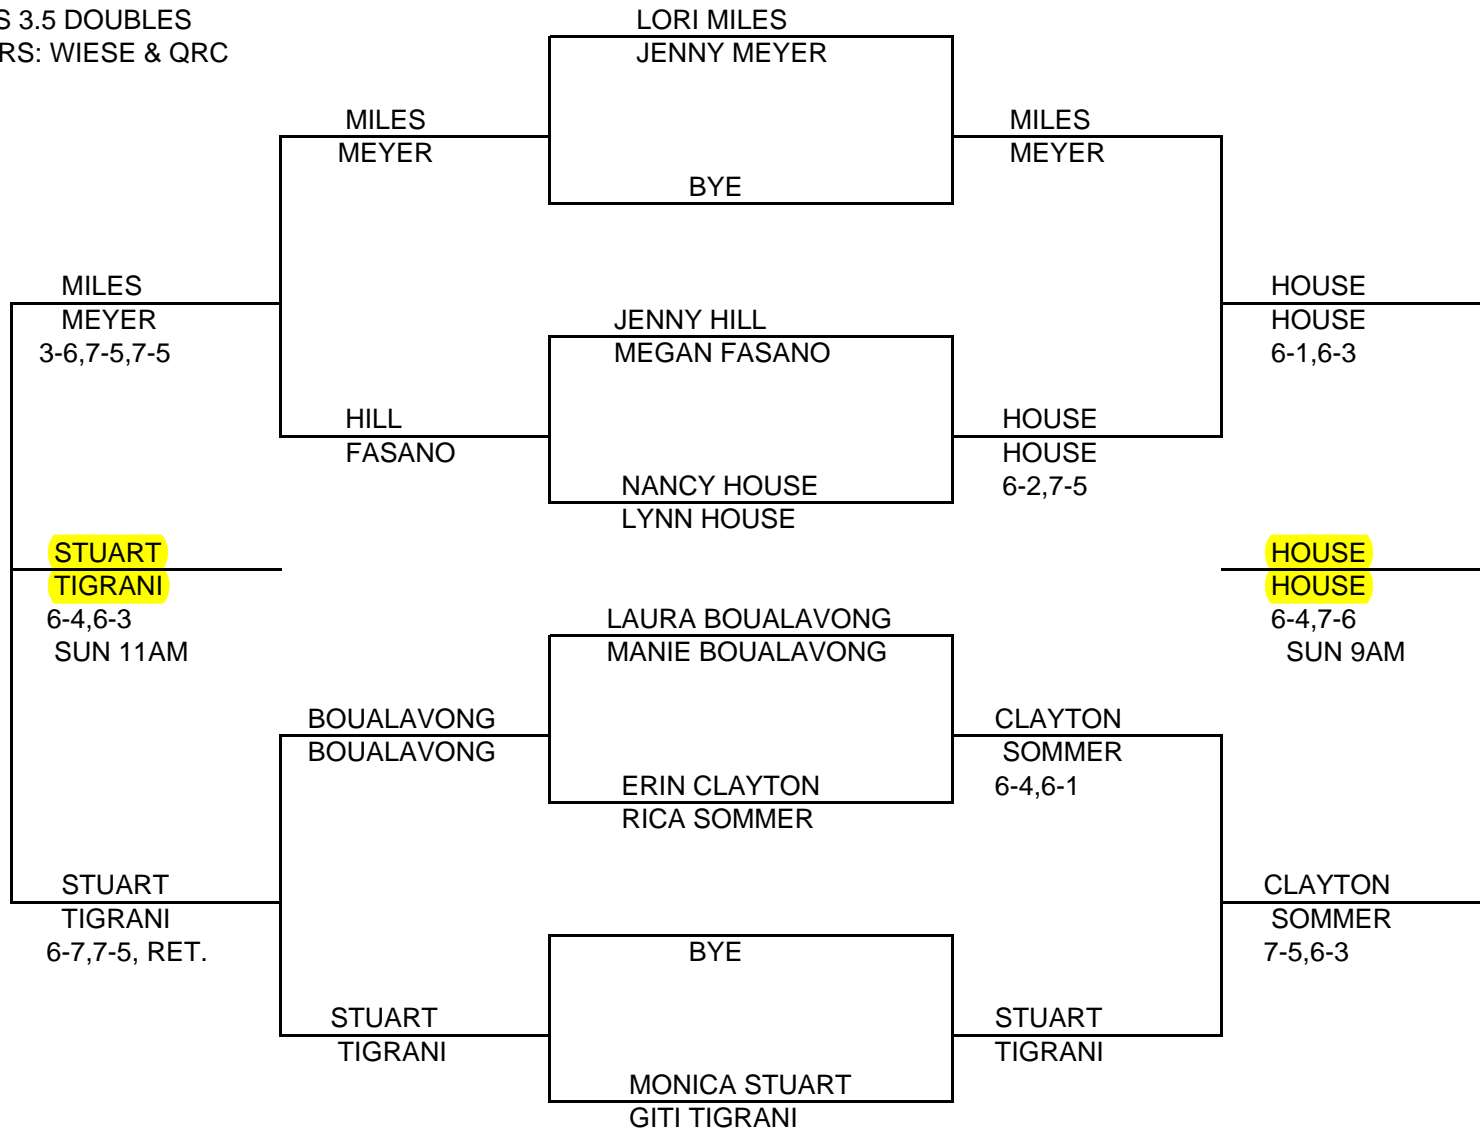

**LATOUR**  
**WILLING**  
 6-2,6-1  
 SUN 12:00

2008 CITY TENNIS CHAMPIONSHIPS  
 WOMEN'S 3.5 DOUBLES  
 SPONSORS: WIESE & QRC

2008 CITY CHAMPIONSHIPS  
WOMEN'S OPEN DOUBLES  
SPONSORS: WIESE & QRC