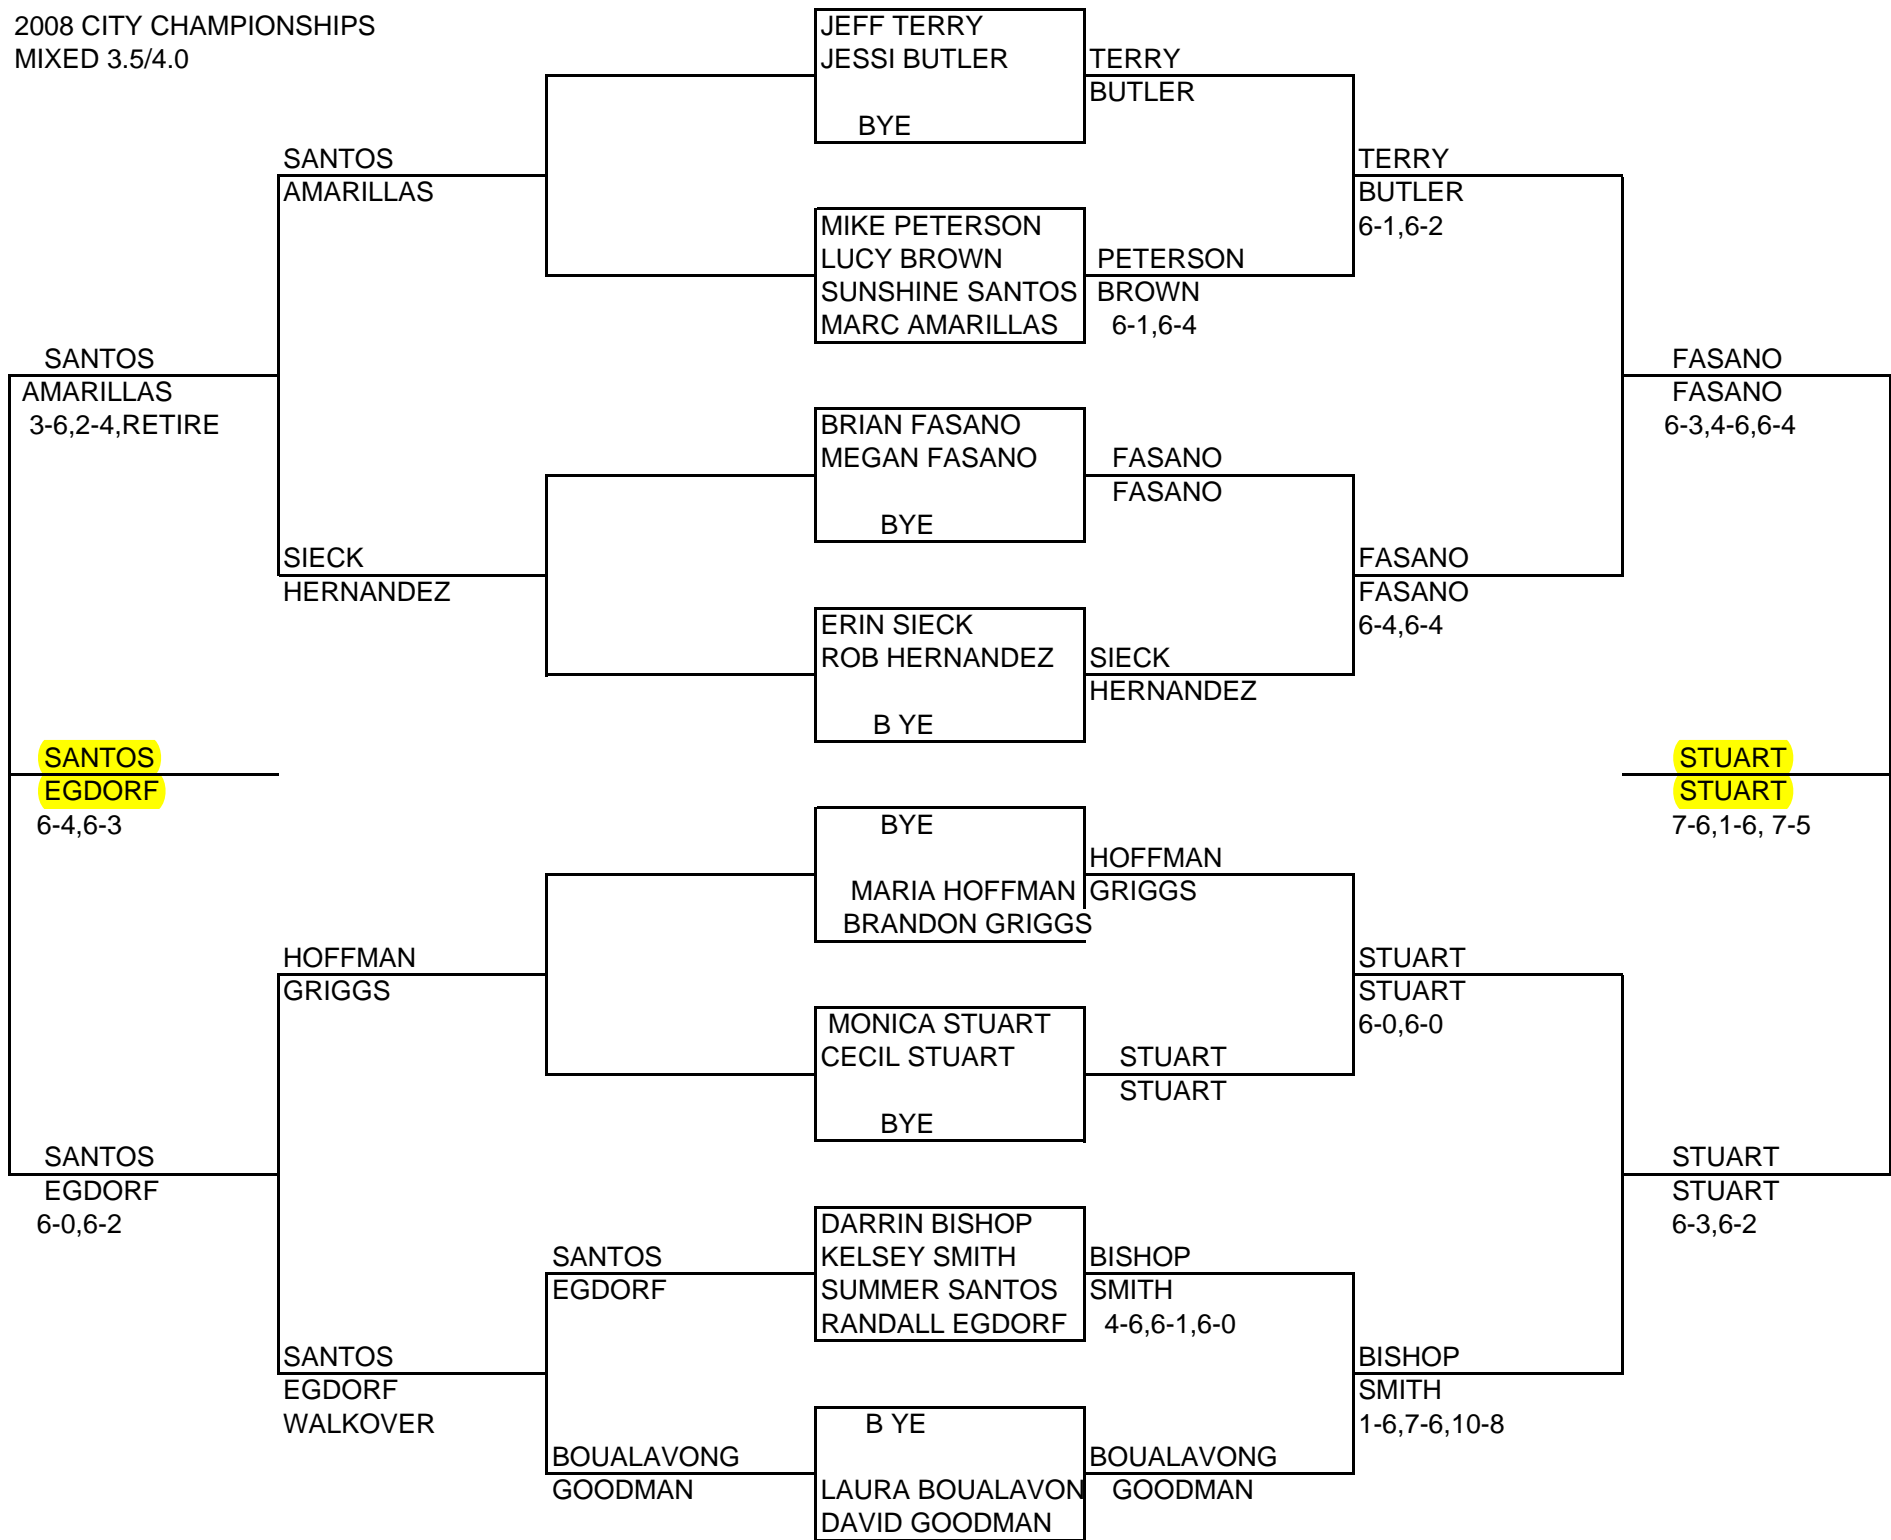

2008 CITY CHAMPIONSHIPS  
MIXED 3.5/4.0

2008 CITY CHAMPIONSHIPS  
MIXED OPEN DOUBLES  
SPONSORS: WIESE & QRC

2008 CITY CHAMPIONSHIPS  
 MEN'S OPEN DOUBLES  
 SPONSORS:WIESE&QRC

**SCHNACK**  
**BIER**  
 6-4,4-6,6-4